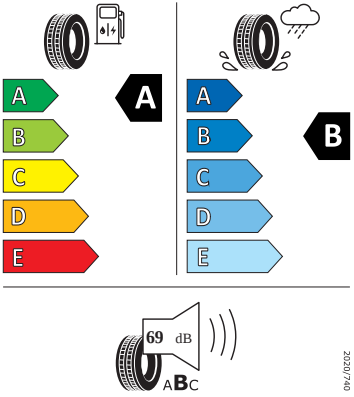

2020/740

- Goodyear 185/65 R15

GOODYEAR

546607

185/65R15 88 H

C1

2020/740